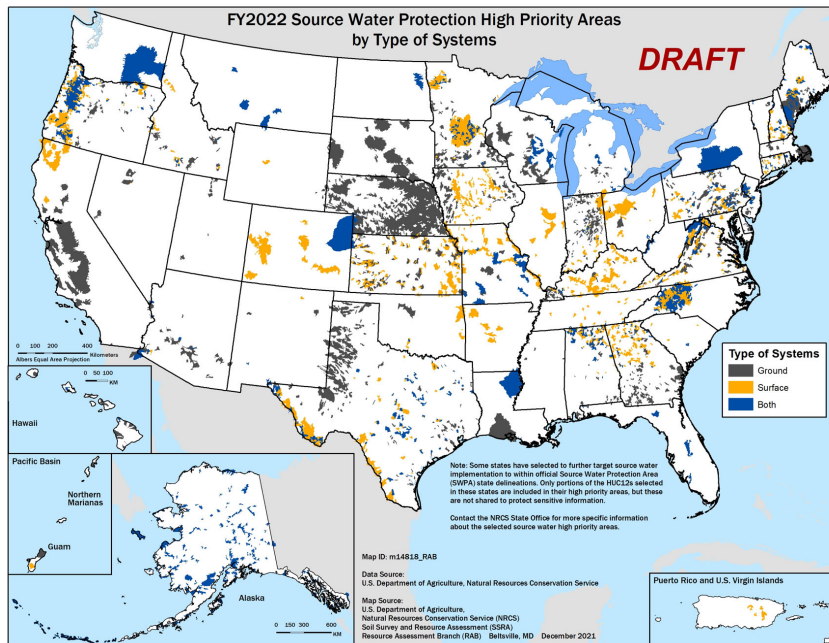

# Mississippi River Basin Healthy Watersheds Initiative (MRBI)

Natural Resources Conservation Service

[nrcs.usda.gov/](https://nrcs.usda.gov/)

United States Department of Agriculture

# National Water Quality Initiative (NWQI)

Natural Resources Conservation Service

[nrcs.usda.gov/](https://nrcs.usda.gov/)

United States Department of Agriculture

# Prioritization of Source Water

Natural Resources Conservation Service

[nrcs.usda.gov/](https://nrcs.usda.gov/)

United States Department of Agriculture