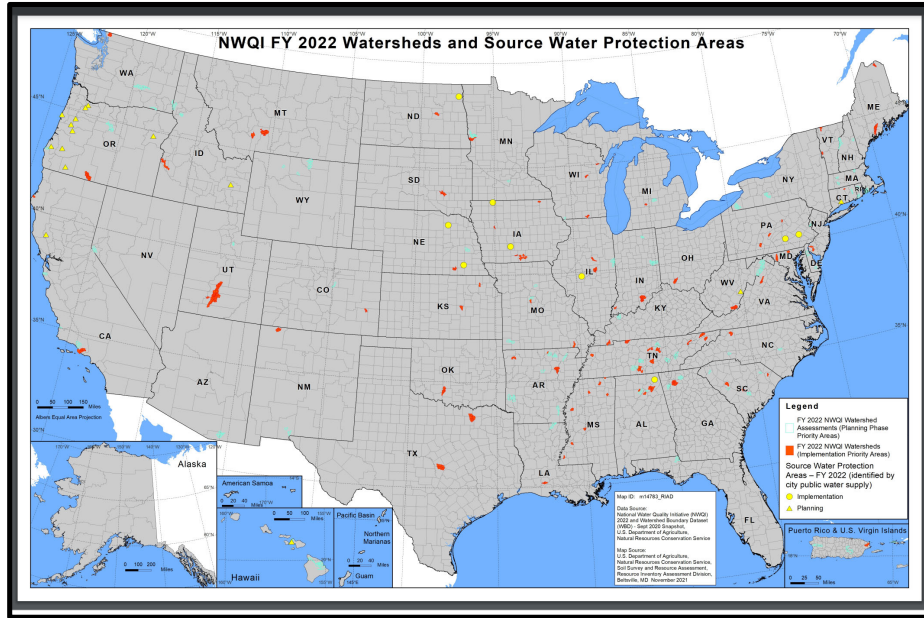

United States Department of Agriculture

National Water Quality Initiative (NWQI)

Natural Resources Conservation Service

nrcs.usda.gov/

United States Department of Agriculture